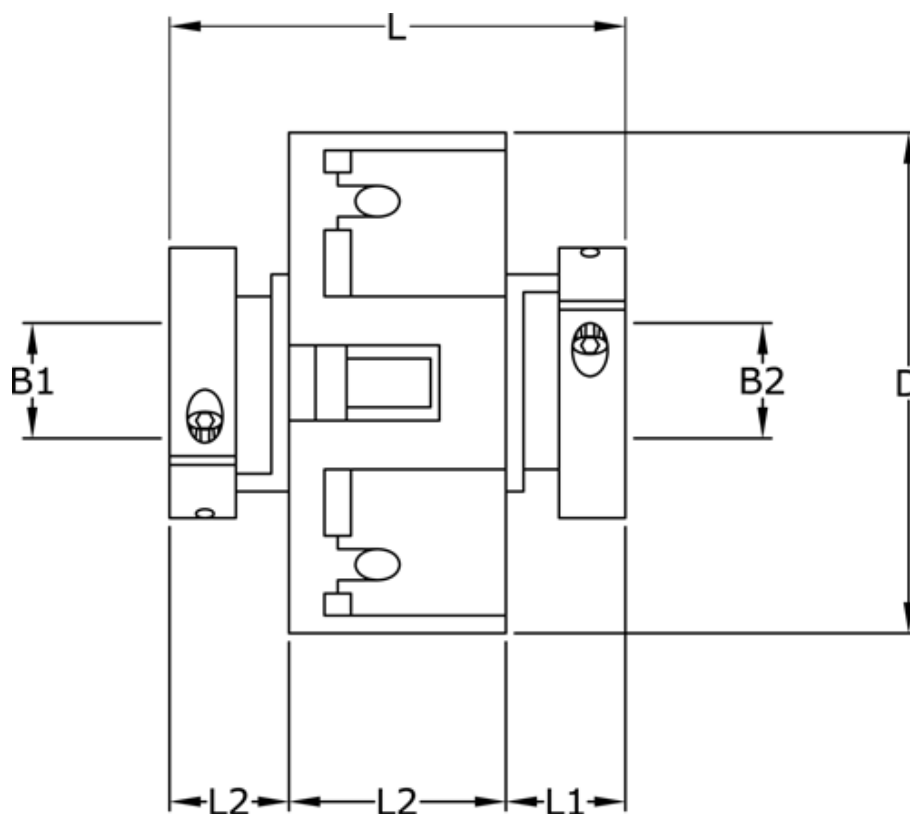

Article number: 3322206342222

Description: Uni-Lat Coupling size 206.34.22.22  
clamp hub, bore 6/6 mm

## Measures

B1	= 6
B2	= 6
D	= 34
L	= 30.7
L1	= 10.9
L2	= 8.9
Screw	= M4